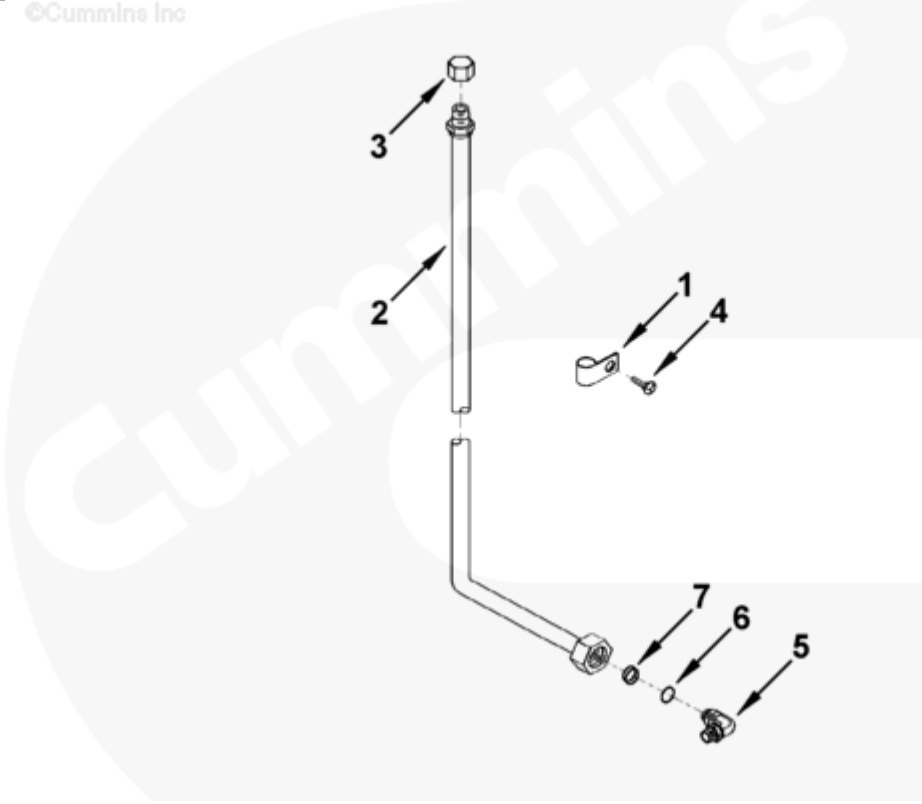

rd950gi

SMALL | MEDIUM | LARGE

Cart	Ref No	Part Number	Part Description	Required	Remarks
View My Cart					
		RD9032	Remote Oil Drain		Remote Oil Drain...(More)

					Engine Family: "B" Series
					Mounting Location: Bottom of
					Pan
					Customer Connection:
					1/2-14 NPT With Cap on
					Exhaust Side
<input type="checkbox"/>	1	216848	Clip	1	
<input type="checkbox"/>	2	3957411	Flexible Hose	1	
<input type="checkbox"/>	3	3925676	Pipe Cap	1	
<input type="checkbox"/>	4	3913372	Hexagon Flange Head Cap Screw	1	M12 X 1.75 X 20.
<input type="checkbox"/>		3957977	Male Adapter Elbow	1	
	5	3897142	Male Adapter Elbow	1	
<input type="checkbox"/>	6	3417976	O-Ring Seal	1	
<input type="checkbox"/>	7	3417977	Retaining Ring	1	Buy 3417950 or 3417951